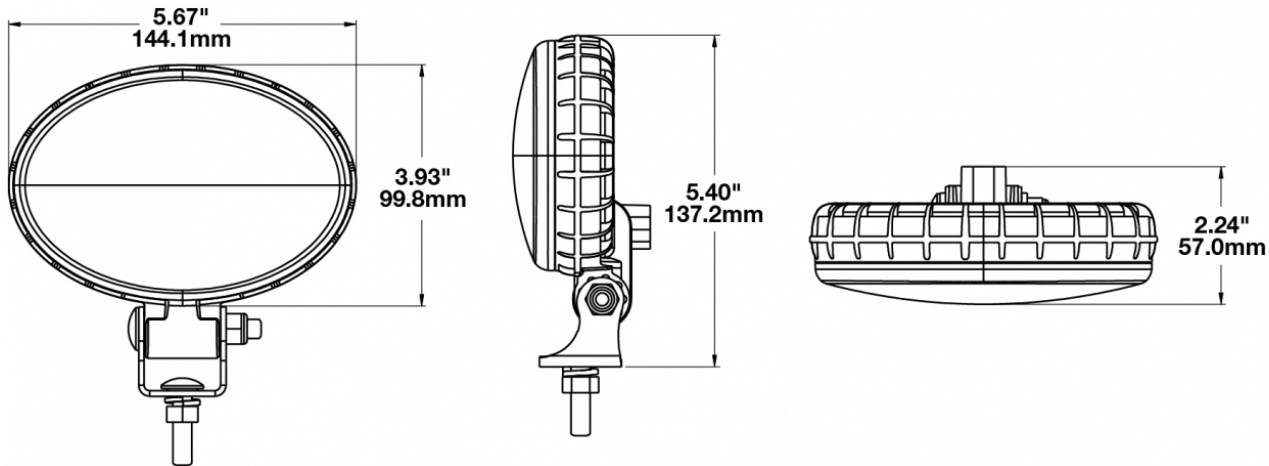

## PRODUCT INFORMATION

---

<b>Description</b>	12-48V SAE/ECE LED Backup Camera Light
<b>Height</b>	137.16 mm / 5.4 in
<b>Width</b>	144.02 mm / 5.67 in
<b>Depth</b>	56.90 mm / 2.24 in
<b>Shape</b>	Oval
<b>Outer Lens Material</b>	Polycarbonate
<b>Outer Lens Color</b>	Clear
<b>Housing Material</b>	Polycarbonate
<b>Housing Color</b>	Black
<b>Mounting Hardware Description</b>	(x1) 5/16"-18 x 1.00" Mounting Bolt
<b>Mounting Type</b>	Universal Pedestal Mount
<b>Minimum Operating Temperature</b>	-40 °C / -40 °F
<b>Maximum Operating Temperature</b>	65 °C / 149 °F
<b>Connector or Wiring</b>	Integrated 2-Pin Deutsch Weather-Proof Socket (DT04-2P)
<b>Mating Connector</b>	2-Pin Deutsch Weather-Proof Plug (DT06-2S)
<b>Product Weight</b>	0.75 lbs / 0.34 kgs
<b>Shipping Weight</b>	6.69 lbs / 3.03 kgs

## PRODUCT DIMENSIONS