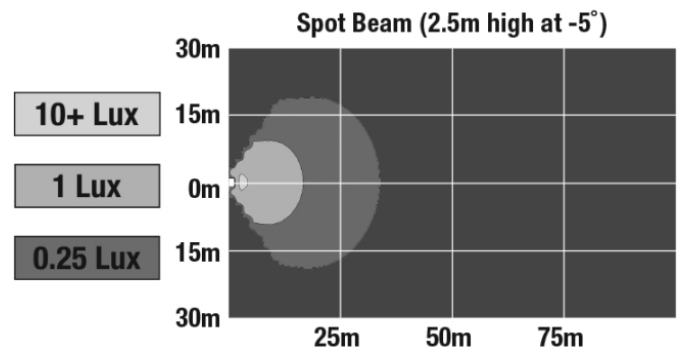

## PHOTOMETRIC SPECIFICATIONS

<b>Effective Lumen Output</b>	576
<b>Candela Output</b>	275
<b>Nominal LED Color Temperature</b>	5000 K
<b>Beam Pattern(s)</b>	Forward Lighting - Spot

Print date: 2024-08-11